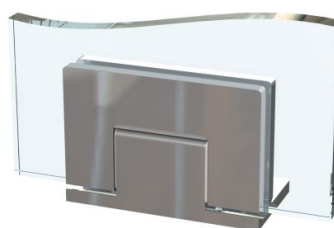

PRODUCT SHEET

Description:

Shower Hinge "Rio", Wall/Glass, Brushed Brass, Offset Back , 8-10mm Glass Thickness, W/15 DG Angle Adjustment Function, & 25DG Return Function, Brass Material, Hidden Screws., Black Fiber Gaskets: 2 x 1mm & 2 x 2mm Thickness., Load Capacity Pr. Pair: 45kg

Item number:

15.23.885-8

Units	Box	Carton	HS Code	Barcode
Pcs.	1	20	8302100090	
				5704866511209

SISO A/S

Mileparken 11
DK-2740 Skovlunde
Denmark
VAT: 24786013

Phone +45 45 830 900

www.siso.dk
siso@siso.dk

Danske Bank
Nytorv Branch
Copenhagen
SWIFT: DABADKKK

Account no.
4180 3112 112936
IBAN Account
DK7230003112112936