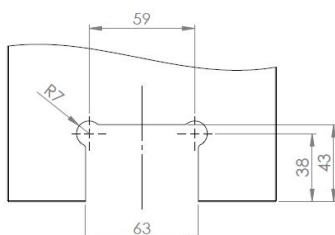

PRODUCT SHEET

Description:

Shower Hinge "Rio", Wall/Glass, Brushed Brass, Offset Back , 8-10mm Glass Thickness, W/15 DG Angle Adjustment Function, & 25DG Return Function, Brass Material, Hidden Screws., Black Fiber Gaskets: 2 x 1mm & 2 x 2mm Thickness., Load Capacity Pr. Pair: 45kg

Item number:

15.23.885-8

Units	Box	Carton	HS Code	Barcode
Pcs.	1	20	8302100090	
				5704866511209

SISO A/S

Mileparken 11
DK-2740 Skovlunde
Denmark
VAT: 24786013

Phone +45 45 830 900

www.siso.dk
siso@siso.dk