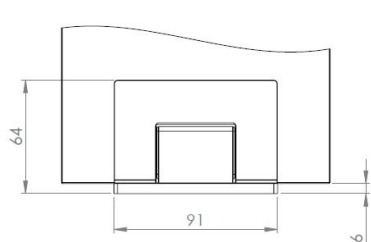

PRODUCT SHEET

Description:

Shower Hinge "Rio", Wall/Glass, Brushed Brass, Offset Back , 8-10mm Glass Thickness, W/15 DG Angle Adjustment Function, & 25DG Return Function, Brass Material, Hidden Screws., Black Fiber Gaskets: 2 x 1mm & 2 x 2mm Thickness., Load Capacity Pr. Pair: 45kg

Item number:

15.23.885-8

Units	Box	Carton	HS Code	Barcode
Pcs.	1	20	8302100090	
				5704866511209

SISO A/S

Mileparken 11
DK-2740 Skovlunde
Denmark
VAT: 24786013

Phone +45 45 830 900

www.siso.dk
siso@siso.dk

Danske Bank
Nytorv Branch
Copenhagen
SWIFT: DABADKKK

Account no.
4180 3112 112936
IBAN Account
DK7230003112112936